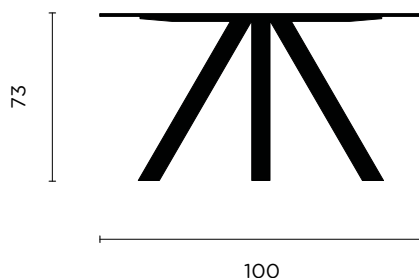

# Crazy Horse

*since 1968*

**Poltrona**  
info@poltrona.it  
www.poltrona.it

---

**designer**

Ettore Sottsass jr.

**description**

The Crazy Horse table, designed in 1968 by Ettore Sottsass for Poltrona, returns to production in 2025. Its slender laminated top is supported by four bold, painted metal legs. The geometric essentiality of the form plays against the dynamic tilt of the legs—true protagonists of this project named after the iconic Parisian cabaret founded in 1951. This piece feels strikingly contemporary and proves that great design continues to tell stories—beyond trends and passing fads.

**typology**

Table

**dimension**

100[l] x 100[w] x 73[h] cm

**materials**

Painted iron, hpl decorative layered laminate

**colours**

Legs: